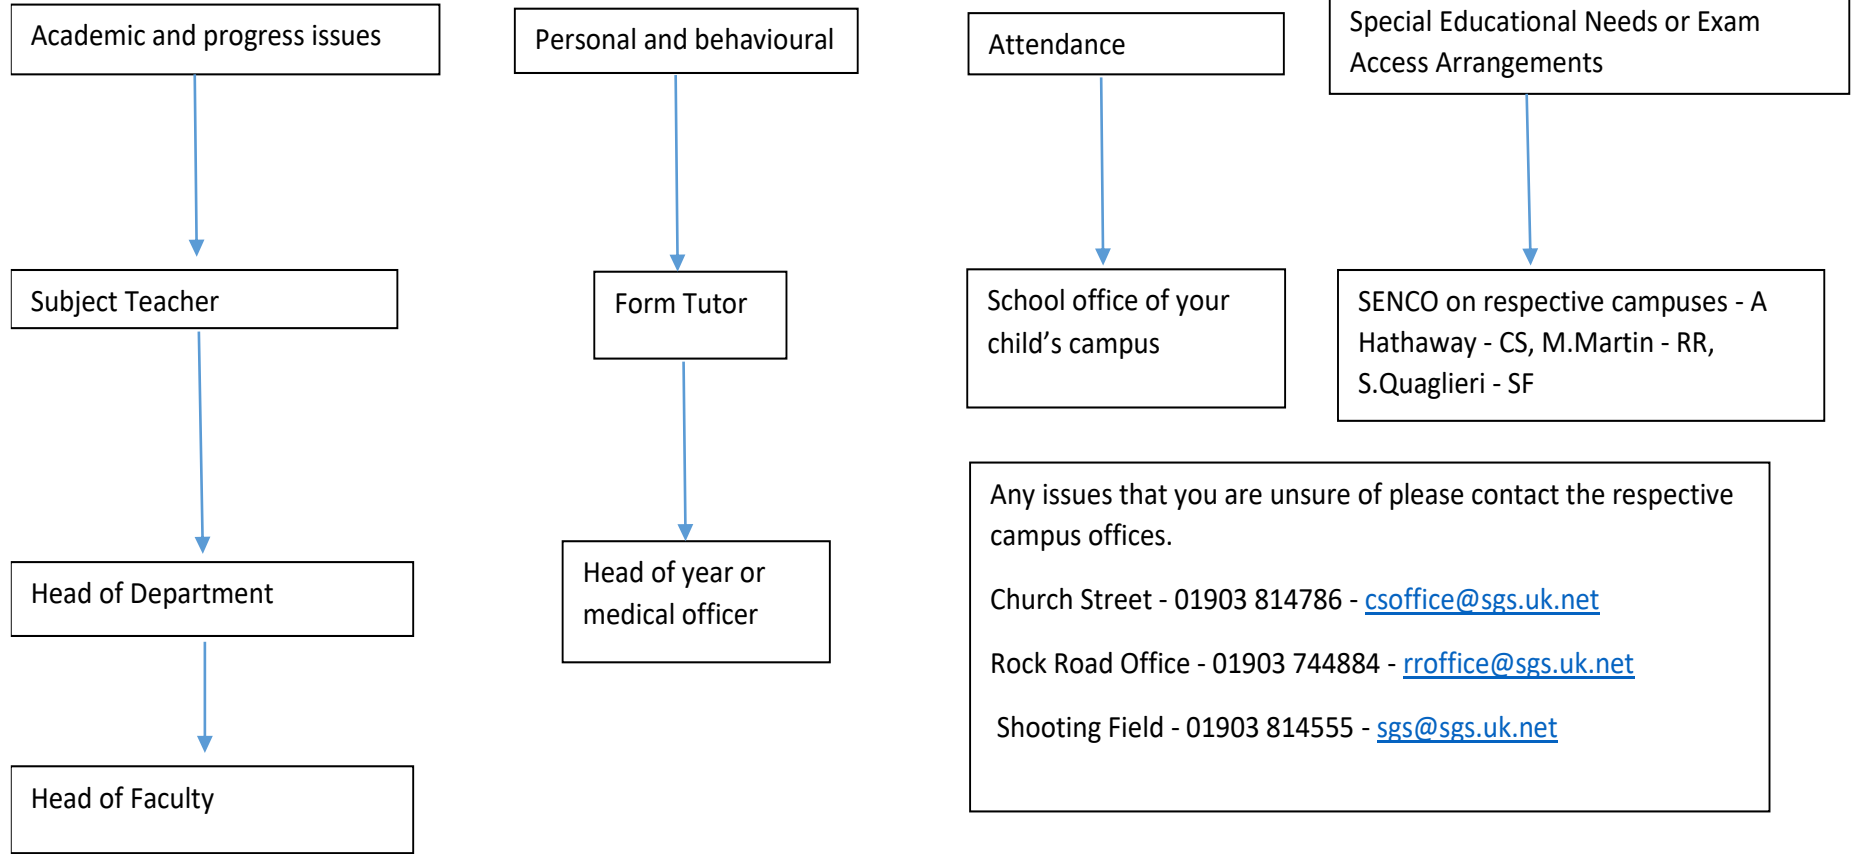

Issues Concerning your child

Any issues that you are unsure of please contact the respective campus offices.

Church Street - 01903 814786 - csoffice@sgs.uk.net

Rock Road Office - 01903 744884 - rroffice@sgs.uk.net

Shooting Field - 01903 814555 - sgs@sgs.uk.net

For any member of staff their email address is their initial and surname followed by @sgs.uk.net